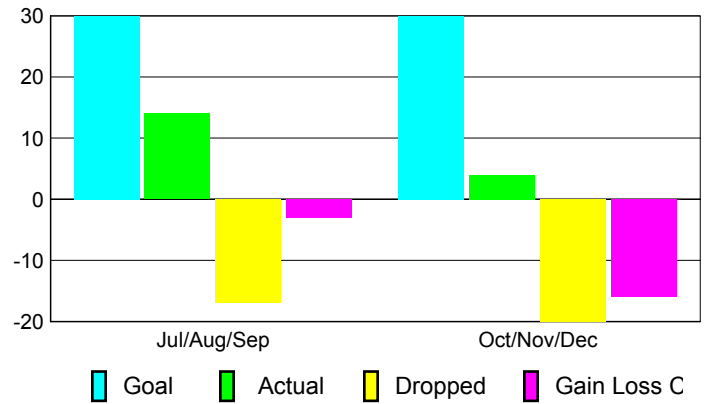

Membership Results 2010-2011

Goal, New, Dropped, Gain/Loss