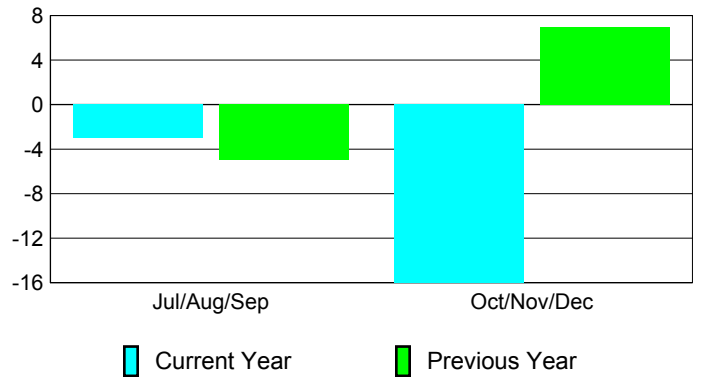

Membership Results
2010-2011

Membership
2009-2010

Month	Net Memb Goal	Actual New Memb	Actual Dropped Memb	Gain/Loss of Memb	Gain/Loss of Memb
Jul/Aug/Sep	30	14	-17	-3	-5
Oct/Nov/Dec	30	4	-20	-16	7
Totals	60	18	-37	-19	2

Membership Results 2010-2011

Goal, New, Dropped, Gain/Loss

Comparison of Membership Gain/Loss

Current Year Compared to the Previous Year

Gender Comparison 2010-2011