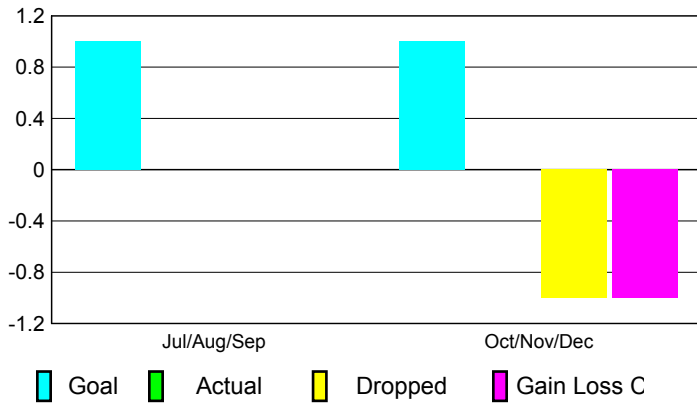

2010-2011 GMT Reports for District (or Undistricted) **District 13 C**

GMT: **STEVEN D SHERER**

Location: **OHIO**

GMT CA: **1**

CLUBS

Club Results
2010-2011

Clubs
2009-2010

Month	New Club Goal	Actual New Clubs	Actual Dropped Clubs	Gain/Loss of Clubs	Gain/Loss of Clubs
Jul/Aug/Sep	1	0	0	0	0
Oct/Nov/Dec	1	0	-1	-1	0
Totals	2	0	-1	-1	0

Club Results 2010-2011

Goal, New, Dropped, Gain/Loss

Comparison of Club Gain/Loss

Current Year Compared to the Previous Year

YTD Status Quo Clubs 2010-2011

Status Quo Clubs Compared to Status Quo Members

MEMBERSHIP